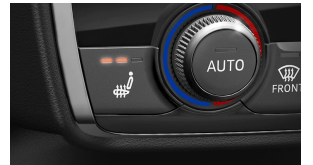

Heated washer nozzles, front

Heated front seats