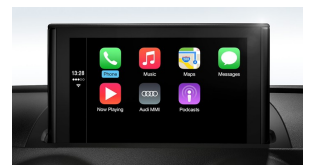

Equipment

Mythos Black metallic

Audi advanced key-keyless start, stop and entry

Sport suspension

18" 5-double-spoke design bi-color finish wheels

Convenience package

Ambient LED interior lighting package

Audi smartphone interface including Apple CarPlay™ and
Google™ Android Auto™ for compatible devices

Connectivity package

MMI® radio