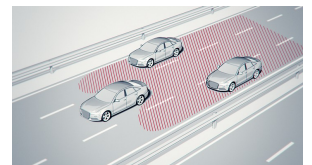

Rear-view camera

Audi side assist