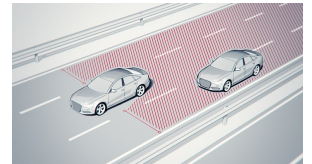

Equipment

(1/2)

Ibis white, solid

19" x 8.0J '5-arm wing' design alloy wheels with 235/55 R19 tyres

---

19" x 8.0J '5-arm wing' design alloy wheels with 235/55 R19 tyres

---

Tyres 235/55 R19

Flat bottomed 3-spoke leather trimmed high multi-function steering wheel (and paddles for automatic transmissions)

Parking system plus, front and rear

Audi Pre-sense Rear