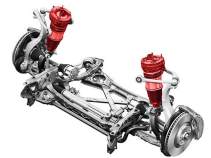

Equipment

Florett Silver metallic

Audi advanced key

Power-adjustable, auto-dimming, heated exterior side mirrors with memory

---

Sport suspension