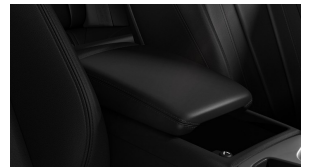

Commission number
24395961

Equipment

Future Now Comfort Winter Pack

17" 7.5J '10-spoke crystal' design alloy wheels with
225/50 R17 tyres

Light and rain sensor

Front centre armrest

Heated front seats

Auto-dimming rear-view mirror