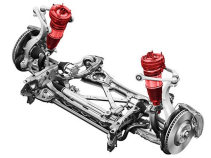

Equipment

Mythos Black metallic

Audi advanced key

Power-adjustable, auto-dimming, heated exterior side mirrors with memory

---

Sport suspension