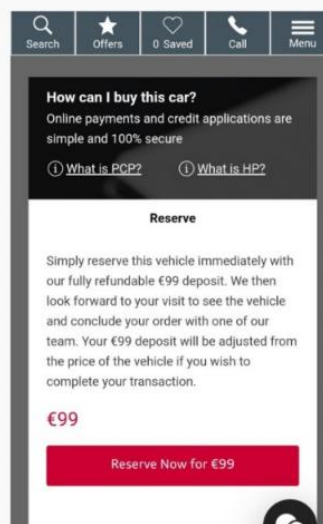

## We are Online

**Reserve your car for €99**

Speak to a member of our Sales Team online today

Audi Code

**AFR62H48**

[www.audi.ie/AFR62H48](http://www.audi.ie/AFR62H48)