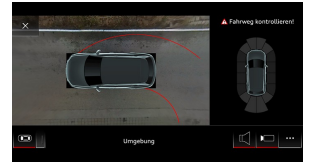

Equipment

(2/2)

Audi pre sense® front

Top view camera system with Virtual 360 view

Audi active lane assist with emergency assist

SiriusXM® with 90-day All Access trial subscription