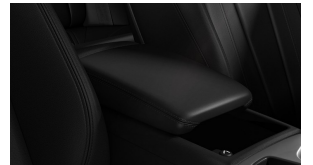

Equipment

Manhattan grey, metallic

Future Now Comfort Winter Pack

Light and rain sensor

Front centre armrest

Heated front seats

Auto-dimming rear-view mirror

Deluxe 3-zone electronic climate control