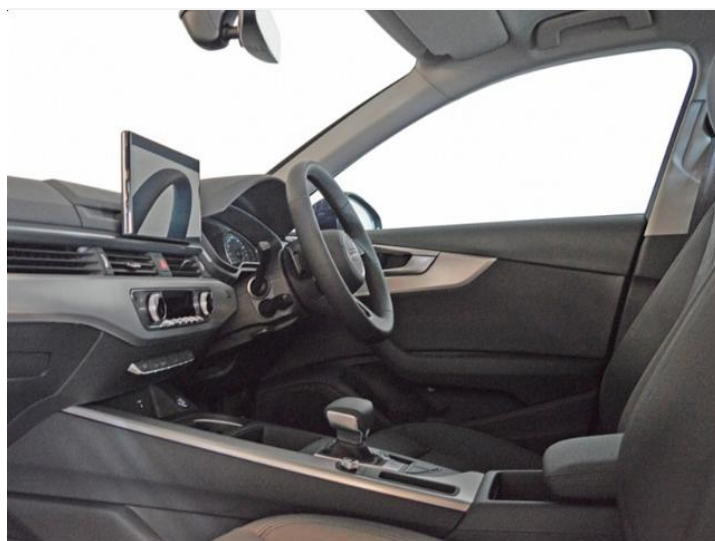

Audi A4 Saloon

SE 35 TDI S tronic

Total price : € 41,950.00

Audi Code

AGHYGS23

www.audi.ie/AGHYGS23