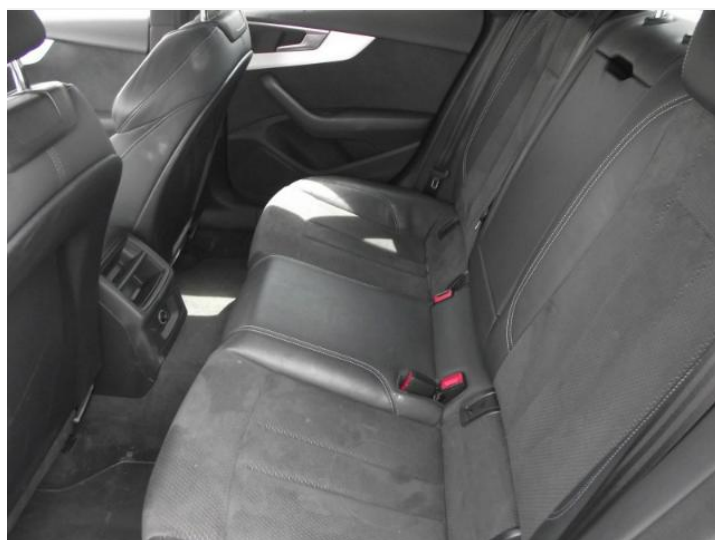

Audi A5 Sportback

S Line 2.0 TDI 190 PS S tronic

Total price: € 37,995.00

Audi Code

AGX3QAKP

www.audi.ie/AGX3QAKP