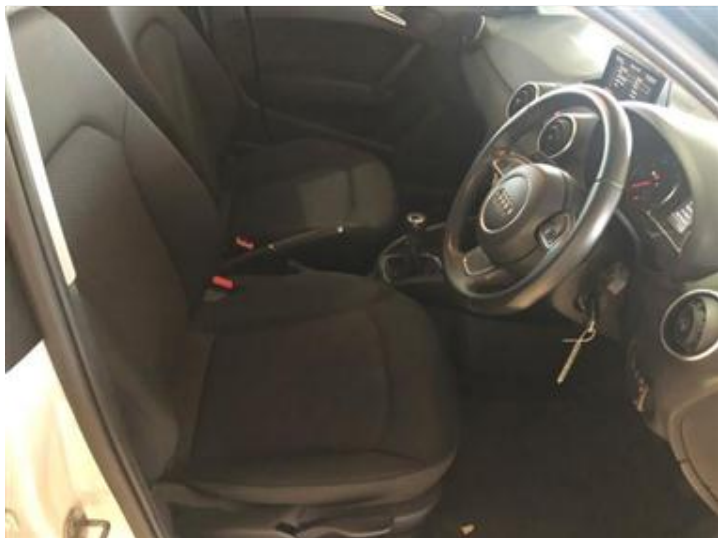

Audi A1 Sportback

1.0 TFSI ultra 70 kW 5 speed

Total price: R 229,000

Audi Code

AGXCSYYK

www.audi.co.za/AGXCSYYK