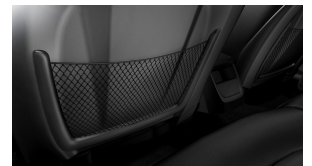

Brilliant black, solid

Leather Pack

17" '5-spoke Y' design alloy wheels with 7.5J 225/45 R17
tyres

Heated front seats

Milano leather

Storage Pack

Standard equipment

(1/3)