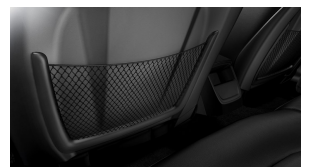

Colour Driver's Information System (DIS)