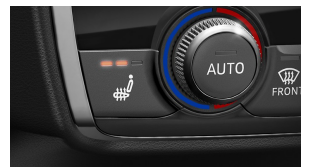

Aluminum trim around exterior windows

18" Audi Sport® 10-spoke design wheels with 225/40 all-season tires

Aluminum interior package

Black cloth headliner

Heated front seats

Aluminum Mistral inlay

Equipment

(2/2)

Audi music interface with Lightning adapter cable

Color driver information system

MMI® navigation plus with MMI® touch

Audi connect®

MMI® touch with handwriting-recognition technology

Standard features

Safety and Security

4UB	Driver and front-passenger advanced airbags
1AT	Electronic stabilisation control (ESC)
UH1	Electromechanical parking brake
8T2	Cruise control with coast, resume and accelerate features
4H3	Manual child lock
1N3	Electromechanical power steering
7K6	Tire-pressure monitoring system
4X3	Side airbags at front and head airbag system
8N6	Light / rain sensor
3B7	ISOFIX child seat mounting and Top Tether anchorage point for outer rear seats