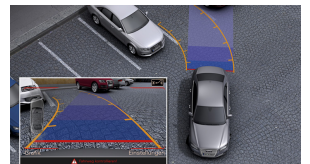

DVD Player

Parking system plus with rear view camera (front and rear acoustic parking sensors)