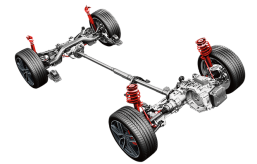

Sport suspension system