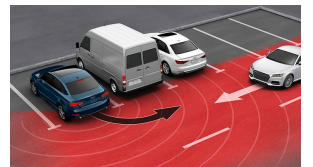

Side & Rear cross traffic assist package