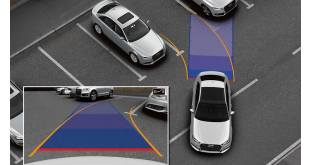

Cosmos Blue metallic

Parking system plus (front and rear acoustic sensors)

Sport suspension system

Side & Rear cross traffic assist package

Audi side assist with rear cross traffic assist

Standard features