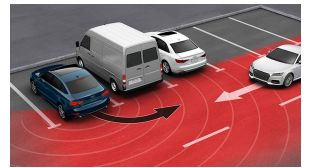

Audi side assist with rear cross traffic assist