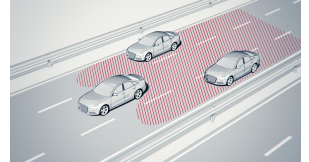

Voice control

Audi side assist

BLUETOOTH® wireless technology preparation for mobile phone

Standard features

Safety and Security

4UB	Driver and front-passenger advanced airbags
1AT	Electronic stabilisation control (ESC)
UH1	Electromechanical parking brake
8T1	Cruise control with coast, resume and accelerate features
VC2	Garage door opener (HomeLink®)
QZ7	Electromechanical power steering
7K6	Tire-pressure monitoring system
4X3	Side airbags at front and head airbag system
8N6	Light / rain sensor
4I3	Audi advanced key - keyless start, stop and entry
3B7	ISOFIX child seat mounting and Top Tether anchorage point for outer rear seats