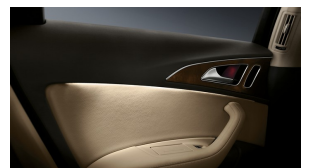

Tires 255/35 R20 97Y xl (NAR)

20" 10-spoke V-design wheels with 255/35 summer performance tires

4-zone automatic climate control

Ambient lighting

Equipment

(2/3)

Three-spoke multifunction sport steering wheel with shift paddles