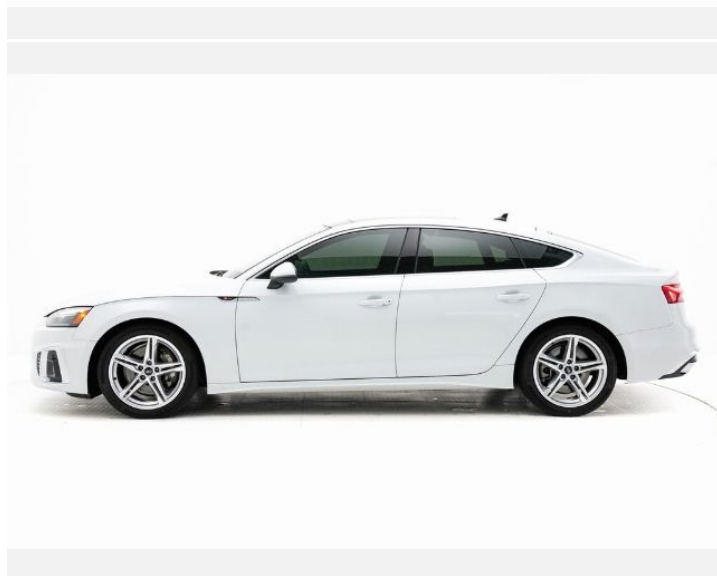

2021 Audi A5 Sportback

Premium 45 TFSI® quattro® S tronic®

Price as built : $46,992

Audi Code

ALGL3K7P

www.audiusa.com/ALGL3K7P