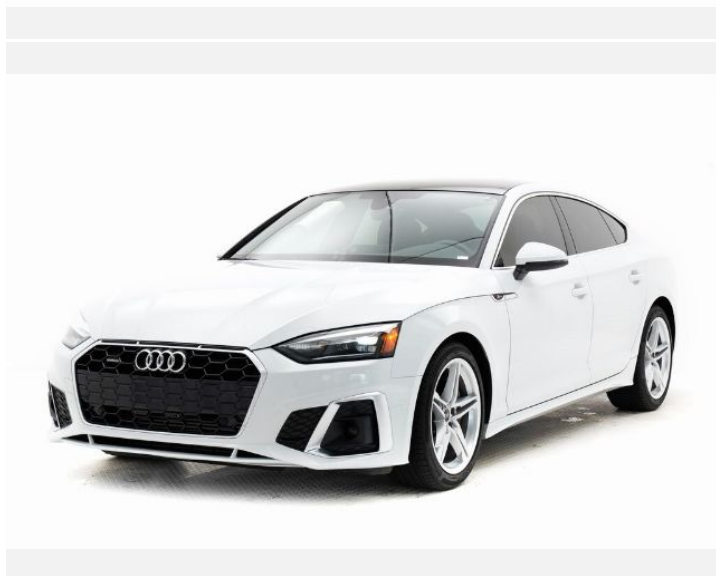

2021 Audi A5 Sportback

Premium 45 TFSI® quattro® S tronic®

Price as built : $46,992

Audi Code

ALGL3K7P

www.audiusa.com/ALGL3K7P