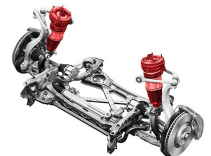

Equipment

Glacier White metallic

Audi advanced key

Power-adjustable, auto-dimming, heated exterior side mirrors with memory

---

Sport suspension

Convenience package

Parking system plus

Audi pre sense® rear

Audi side assist with Rear cross traffic assist and Vehicle exit warning

---

SiriusXM® with 90-day All Access trial subscription