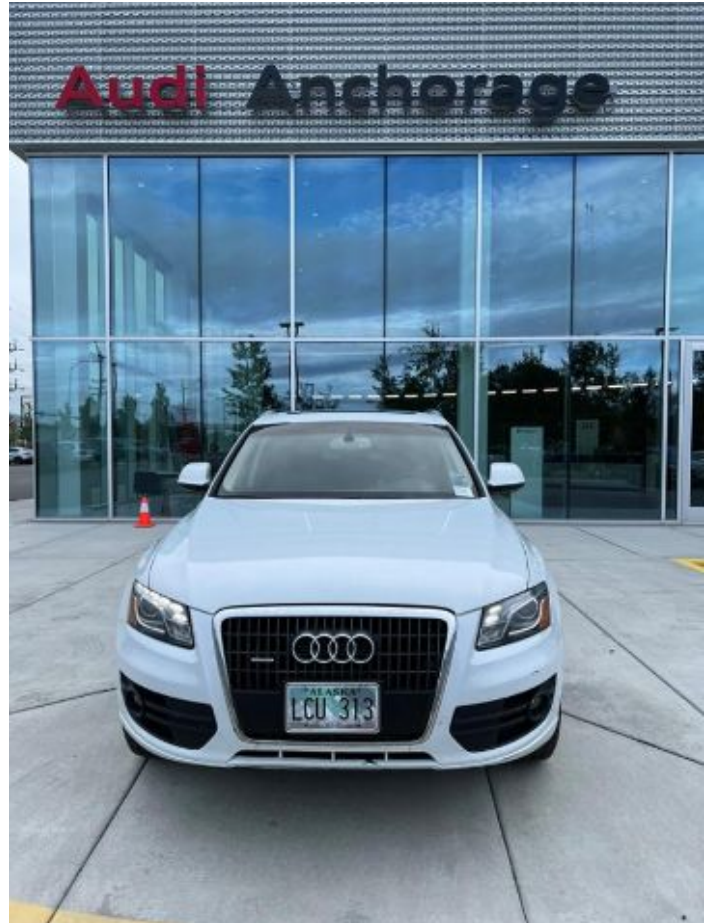

Summary

Audi 2012 Audi Q5
2.0 TFSI quattro 211 HP tiptronic

Price as built
$15,995

Exterior colour
Glacier White Metallic

Interior colour

Technical Specifications

Max. output	155 (211)/4300-6000 HP
Top track speed	222 mph
Recommended fuel	Premium

Further Information

Type of vehicle	Used car
Mileage	87,977 miles

Warranty No

Audi Code
ALYBGJC6

Your configuration on www.audiusa.com
www.audiusa.com/ALYBGJC6

Commission number
59b2fbe30a0e0a991397