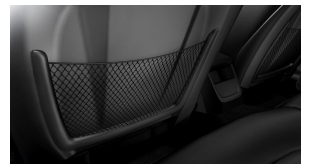

Door sill trims - illuminated with S logo

S emblem for the steering wheel

Illuminated vanity mirrors

Storage Pack