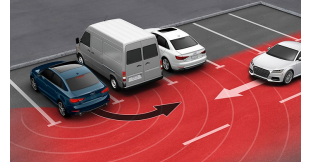

Equipment

Cosmos Blue metallic

Side & Rear cross traffic assist package

Parking system plus (front and rear acoustic sensors)

Audi side assist with rear cross traffic assist