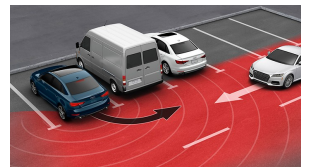

Equipment

Cosmos Blue metallic

Side & Rear cross traffic assist package

Parking system plus (front and rear acoustic sensors)

Audi side assist with rear cross traffic assist