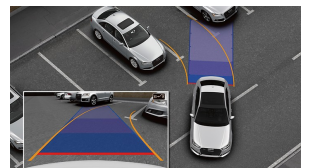

Cosmos Blue metallic

Side & Rear cross traffic assist package

Parking system plus (front and rear acoustic sensors)

Audi side assist with rear cross traffic assist

Standard features

(1/2)

Safety and Security