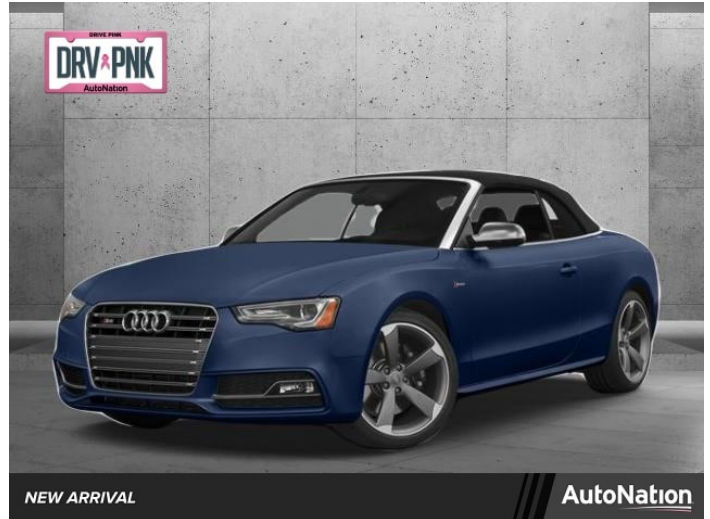

Price as built
\$30,991

Exterior colour
Estoril Blue crystal with Black roof

Interior colour

Technical Specifications

Engine type	Six-cylinder
Displacement/Bore and stroke	2,995/84.5 x 89.0 cc/mm
Max. output	{{1}}/{{2}} HP
Torque	/{1} lb-ft@rpm
Top track speed	155 mph mph
Acceleration (0 - 60 mph)	5.3 sec. seconds