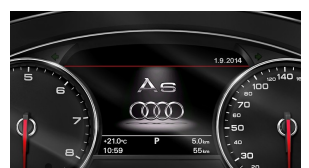

Electric 4-way lumbar support

Front centre armrest

Electric fr seats, driver mem

Dashboard code

Deluxe 4-zone climate control

MMI touch

Colour DIS

Equipment