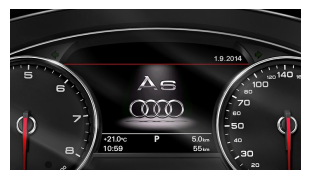

Color driver information system