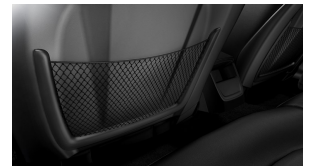

Illuminated vanity mirrors

Storage and luggage compartment package