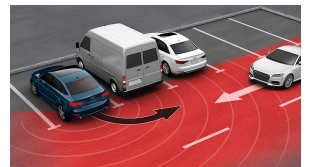

Ibis White

Side & Rear cross traffic assist package

Parking system plus (front and rear acoustic sensors)

Audi side assist with rear cross traffic assist

Standard features

(1/2)

Safety and Security

4UB	Driver and front-passenger advanced airbags
1AS	Electronic Stability Control (ESC) with secondary collision brake assist and traction control (ASR)
4H3	Integrated child door locks in rear doors
7K6	Tire-pressure monitoring system
3B7	Lower Anchors and Tethers for Children (LATCH) in rear seats
8T2	Cruise control with coast, resume and accelerate features
6Y8	Top track speed of 155 mph
1N3	Electromechanical power steering
8N6	Rain/light sensor for automatic windshield wipers and headlights
4I3	Audi advanced key—keyless start, stop and front door & trunk entry