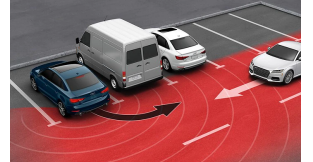

Ibis White

Side & Rear cross traffic assist package

Parking system plus (front and rear acoustic sensors)

Audi side assist with rear cross traffic assist

Standard features

(1/2)

Safety and Security

4UB	Driver and front-passenger advanced airbags
1AS	Electronic Stability Control (ESC) with secondary collision brake assist and traction control (ASR)
4H3	Integrated child door locks in rear doors
7K6	Tire-pressure monitoring system
3B7	Lower Anchors and Tethers for Children (LATCH) in rear seats
8T2	Cruise control with coast, resume and accelerate features
6Y8	Top track speed of 155 mph
1N3	Electromechanical power steering
8N6	Rain/light sensor for automatic windshield wipers and headlights
4I3	Audi advanced key—keyless start, stop and front door & trunk entry