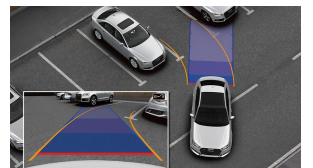

Ibis White

Side & Rear cross traffic assist package

Parking system plus (front and rear acoustic sensors)

Audi side assist with rear cross traffic assist

Standard features

(1/2)

Safety and Security

4UB	Driver and front-passenger advanced airbags
1AS	Electronic Stability Control (ESC) with secondary collision brake assist and traction control (ASR)
4H3	Integrated child door locks in rear doors
7K6	Tire-pressure monitoring system
3B7	Lower Anchors and Tethers for Children (LATCH) in rear seats
8T2	Cruise control with coast, resume and accelerate features
6Y8	Top track speed of 155 mph
1N3	Electromechanical power steering
8N6	Rain/light sensor for automatic windshield wipers and headlights
4I3	Audi advanced key—keyless start, stop and front door & trunk entry