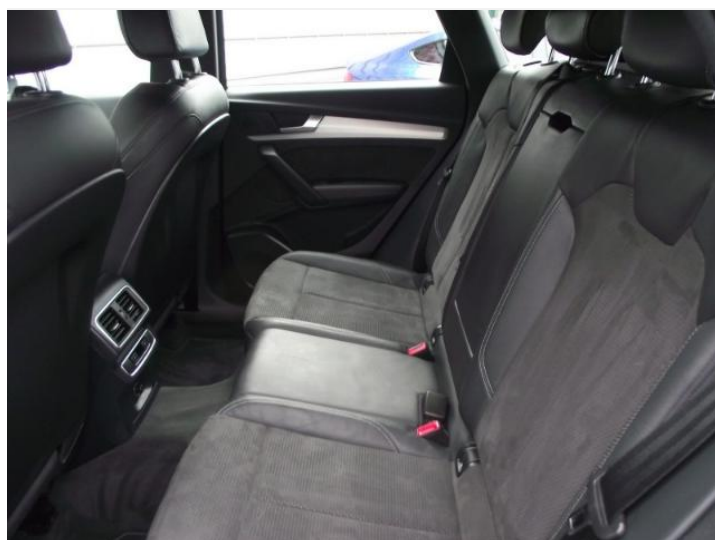

Audi Q5

S Line 2.0 TDI quattro 190 PS S tronic
Total price: € 43,995.00

Audi Code

AQ0KPJ9B

www.audi.ie/AQ0KPJ9B