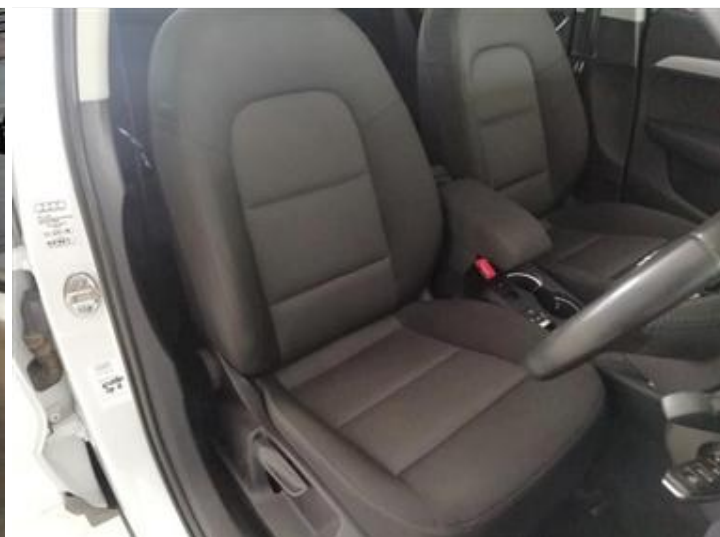

Audi Q3

1.4 TFSI 110 kW S tronic

Total price: R 314,950

Audi Code

AQEQFC2R

www.audi.co.za/AQEQFC2R