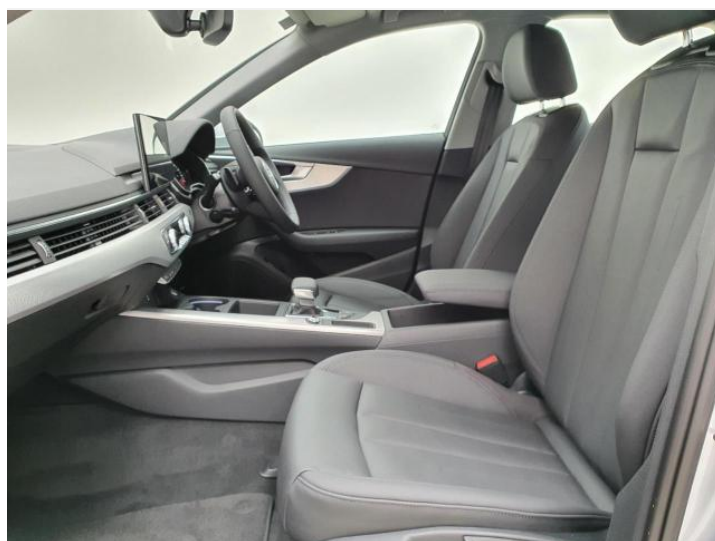

Audi A4 Saloon

SE 30 TDI S tronic

Total price : € 43,950.00

Audi Code

AQS5MX31

www.audi.ie/AQS5MX31