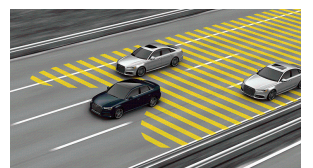

Equipment

Brilliant Black

Audi advanced key-keyless start, stop and entry

Aluminum trim around exterior windows

18" 5-double-spoke design bi-color finish wheels

Convenience package

Ambient LED interior lighting package

MMI® radio

Audi side assist