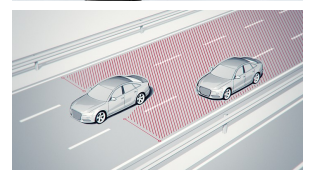

19" 5-arm-wing design wheels

Convenience package

Panoramic sunroof

Black cloth headliner

Audi pre sense® rear

Equipment

(2/2)

Audi side assist