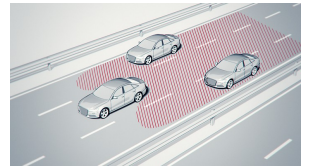

19" 5-arm-wing design wheels

Convenience package

Panoramic sunroof

Black cloth headliner

Audi pre sense® rear

Equipment

(2/2)

Audi side assist