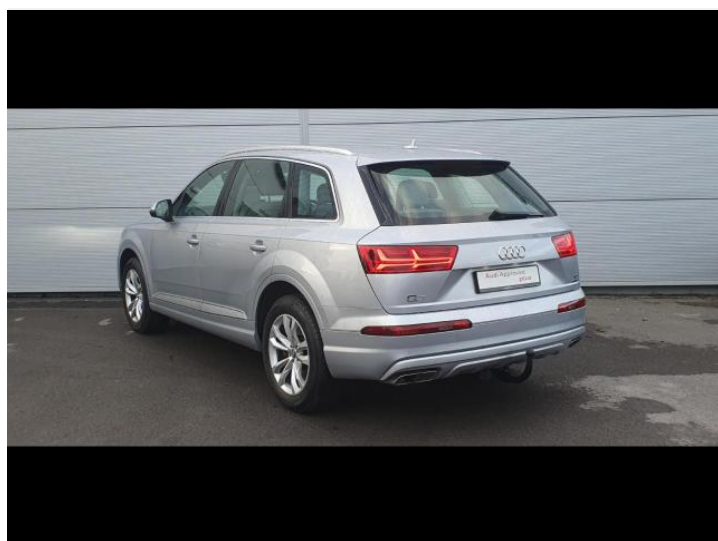

Audi Q7

SE Business 3.0 TDI quattro 272 PS tiptronic

Total price : € 47,900.00

Audi Code

AS4Z7B12

www.audi.ie/AS4Z7B12