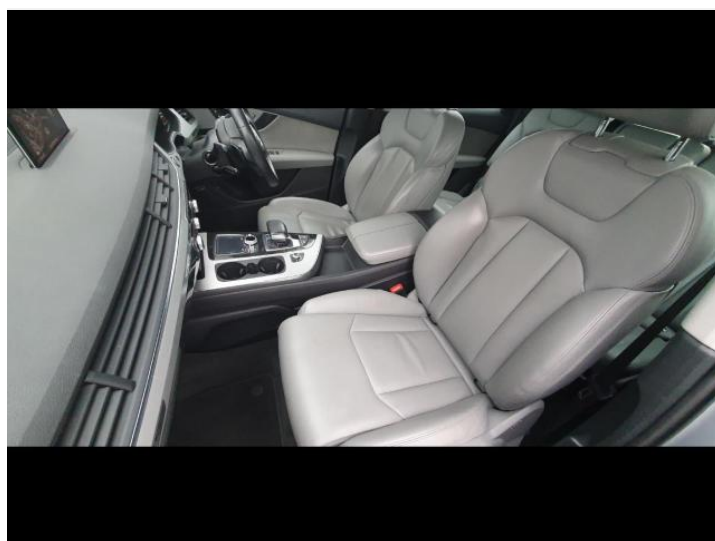

Audi Q7

SE Business 3.0 TDI quattro 272 PS tiptronic

Total price : € 47,900.00

Audi Code

AS4Z7B12

www.audi.ie/AS4Z7B12