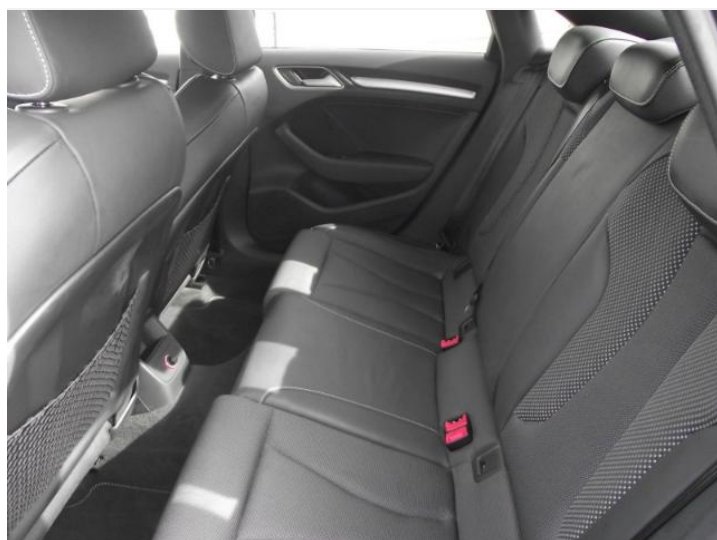

Audi A3 Saloon

S Line 2.0 TDI 150 PS 6 speed

Total price: € 27,995.00

Audi Code

ASLHY8C9

www.audi.ie/ASLHY8C9