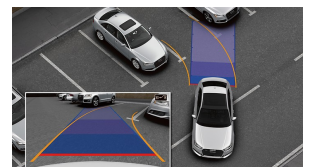

Equipment

Ibis White

Audi side assist with rear cross traffic assist

Side & Rear cross traffic assist package

Parking system plus (front and rear acoustic sensors)

Standard features

(1/2)

Safety and Security