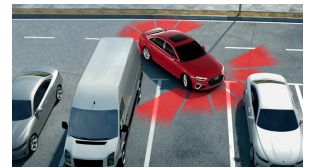

Audi pre sense® rear

Audi side assist with Rear cross traffic assist and Vehicle exit warning

SiriusXM® with 90-day All Access trial subscription

Standard features

(1/2)

Infotainment and Driver Assistance

IW3	Audi connect® CARE assistance and security services (limited time subscription)
KA2	Rearview camera
8G1	High beam assist
9VD	Audi sound system
9S7	Driver information system with 7" color display
6I3	Lane departure warning
9ZX	Preparation for mobile phone (Bluetooth®) with streaming audio
6K8	Audi pre sense® city
2H1	Audi drive select®
IU1	Audi smartphone interface