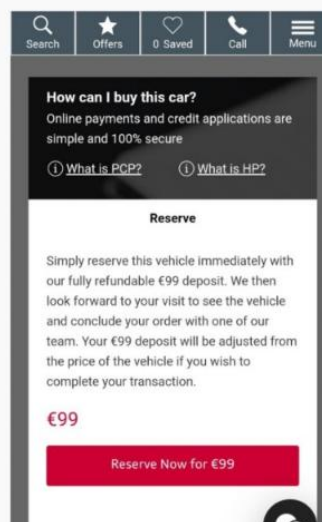

## We are Online

**Reserve your car for €99**

Speak to a member of our Sales Team online today

Audi Code

**AT8CZRRB**

[www.audi.ie/AT8CZRRB](http://www.audi.ie/AT8CZRRB)