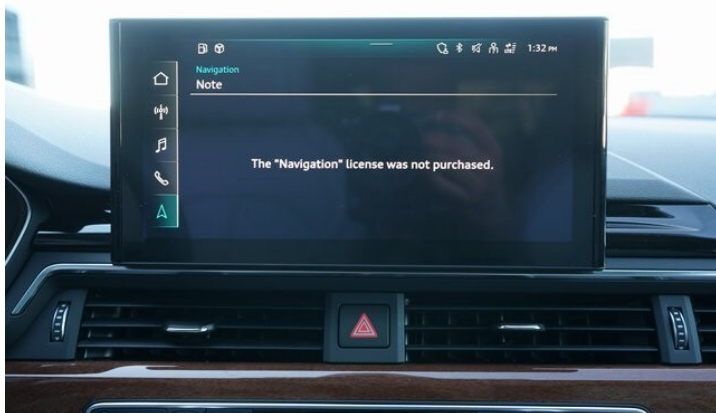

Audi Code

ATS0G9L8

www.audiusa.com/audiocode/ATS0G9L8