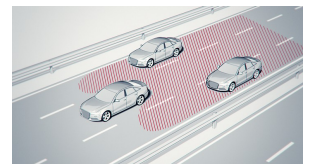

Audi music interface with Lightning adapter cable

Rear view camera

Audi side assist

Standard features

Safety and Security

4UB	Driver and front-passenger advanced airbags
1AT	Electronic stabilisation control (ESC)
UH1	Electromechanical parking brake
8T2	Cruise control with coast, resume and accelerate features
4H3	Manual child lock
1N3	Electromechanical power steering
7K6	Tire-pressure monitoring system
4X3	Side airbags at front and head airbag system
8N6	Light / rain sensor
4I2	Power central locking system with safety unlock feature if airbags deploy
3B7	ISOFIX child seat mounting and Top Tether anchorage point for outer rear seats