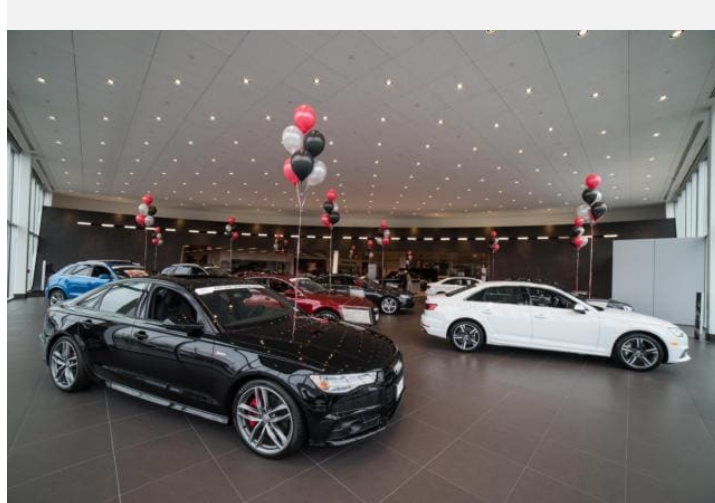

2021 Audi Q5

Premium 45 TFSI® quattro® S tronic®

Price as built : $46,055

Audi Code

AV4ZPE10

www.audiusa.com/AV4ZPE10