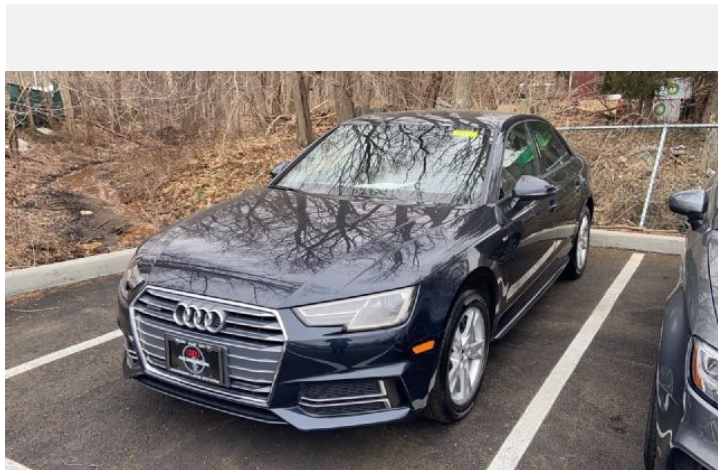

2018 Audi A4 Sedan

Premium 2.0 TFSI® quattro® all-wheel drive S tronic®

Price as built : \$27,995

Audi Code

AV6XFRFB

www.audiusa.com/AV6XFRFB

Summary

Audi 2018 Audi A4 Sedan
Premium 2.0 TFSI® quattro® all-wheel drive S tronic®

Price as built
\$27,995

Exterior colour

Moonlight Blue metallic

Interior colour

Seats Nougat Brown

Dashboard Black

Carpet Black

Headliner Black