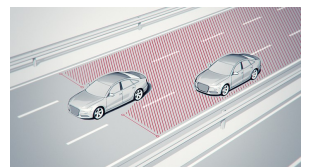

Rear view camera system