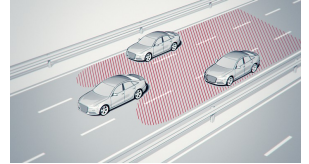

Audi side assist

City assistance package

adaptive air suspension

Standard equipment

(1/2)

Tyres

1S1	Tool kit and jack
PRD	Cast alloy wheels, 5-arm wing style, 8J x 19 with 235/55 R19 tires
1PD	Anti-theft wheel bolts
7K9	Tire pressure monitoring system
3F1	Collapsible spare tire