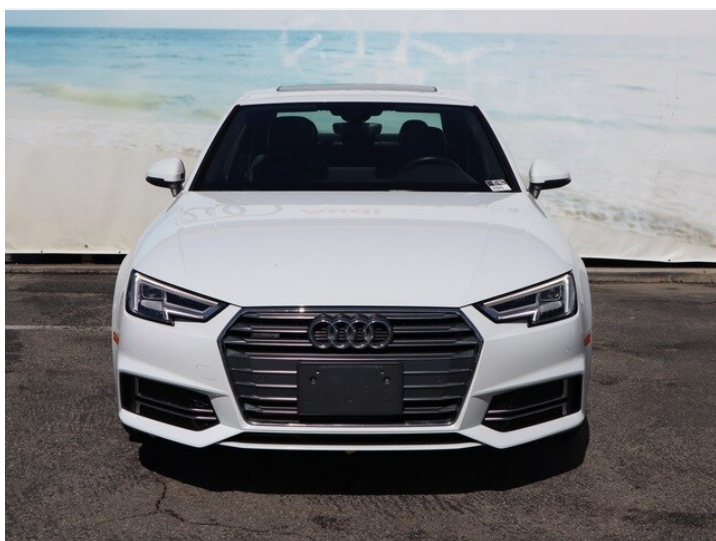

Santa Monica
Audi

888-904-7353

SantaMonicaAudi.com

Powered By: Dealer Mobile Leads