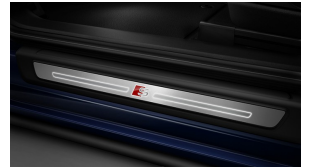

Cloth headlining - black

Equipment

(2/2)

Inlays - Matt brushed Aluminium

Door sill trims - illuminated with S logo

Pedals in stainless steel

Leather/Alcantara with 'S' embossed logo

S line badge on the steering wheel