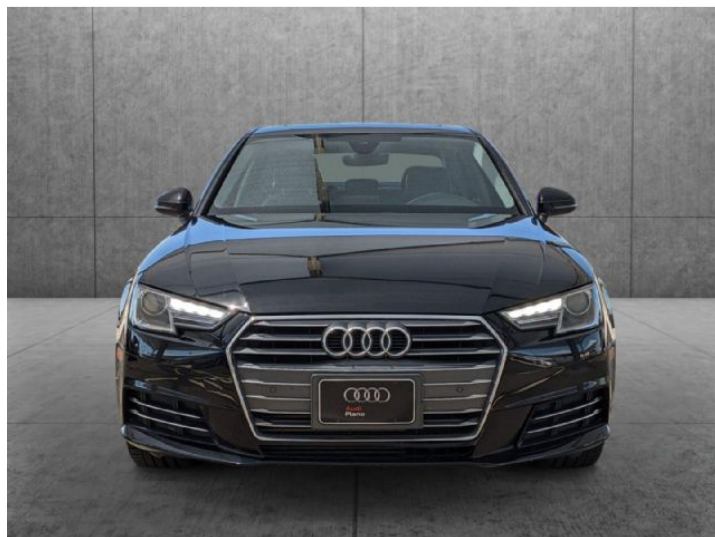

2017 Audi A4 Sedan

Premium 2.0 TFSI 252 HP S tronic

Price as built : \$22,629

AutoNation | Our Pre-Owned Advantage

No-Haggle Price

It means that the price you see is the price you pay. No games. No uncomfortable negotiations.