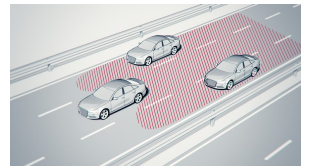

Audi side assist

Standard features

Infotainment and Driver Assistance

UJ1	MMI touch®
7X2	Audi parking system with rear view camera
UF7	Audi music interface
8RY	BOSE Surround Sound System
8DY	HD Radio™ Technology
9ZW	BLUETOOTH® wireless technology preparation for mobile phone