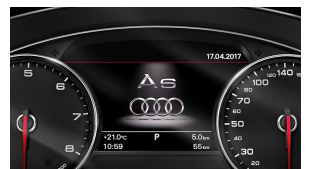

Lighting package

Door mirrors - with memory and auto dimming function.
Electrically folding, adjustable and heated

MMI touch

Driver's Information System (DIS) with 7" colour display

MMI Navigation Plus with MMI Touch