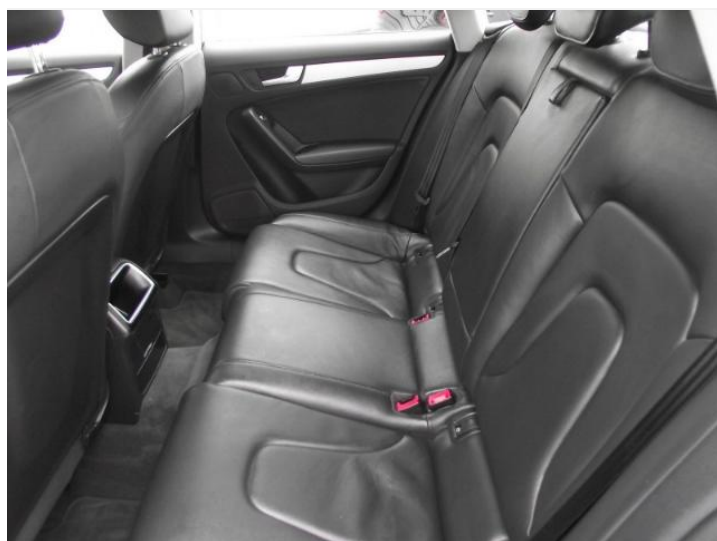

Audi A5 Sportback

SE 2.0 TDI ultra 17" alloys 136 PS

Total price¹: € 22,800.00

Audi Code

AXG5342V

www.audi.ie/AXG5342V