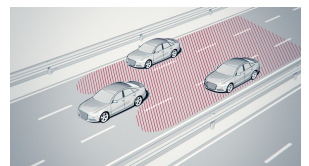

Equipment

(2/2)

Parking system plus

Audi pre sense® rear

Audi virtual cockpit (12.3" LCD full digital instrument cluster with up to three visual modes: Infotainment and Classic. S, RS and R8 models also offer Sport mode)

MMI® Navigation plus

Audi connect CARE assistance and security services and six-month trial subscription to Audi connect PRIME and Audi connect PLUS online services

---

MMI® Radio plus with ten speakers and single CD player with MP3 playback capability

---

Audi side assist

SiriusXM® Satellite Radio

Audi phone box