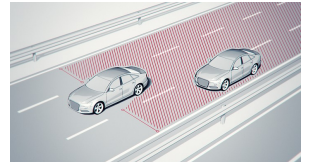

Equipment

(2/2)

Parking system plus

Audi pre sense® rear

Audi virtual cockpit (12.3" LCD full digital instrument cluster with up to three visual modes: Infotainment and Classic. S, RS and R8 models also offer Sport mode)

MMI® Navigation plus

Audi connect CARE assistance and security services and six-month trial subscription to Audi connect PRIME and Audi connect PLUS online services

---

MMI® Radio plus with ten speakers and single CD player with MP3 playback capability

---

Audi side assist

SiriusXM® Satellite Radio

Audi phone box